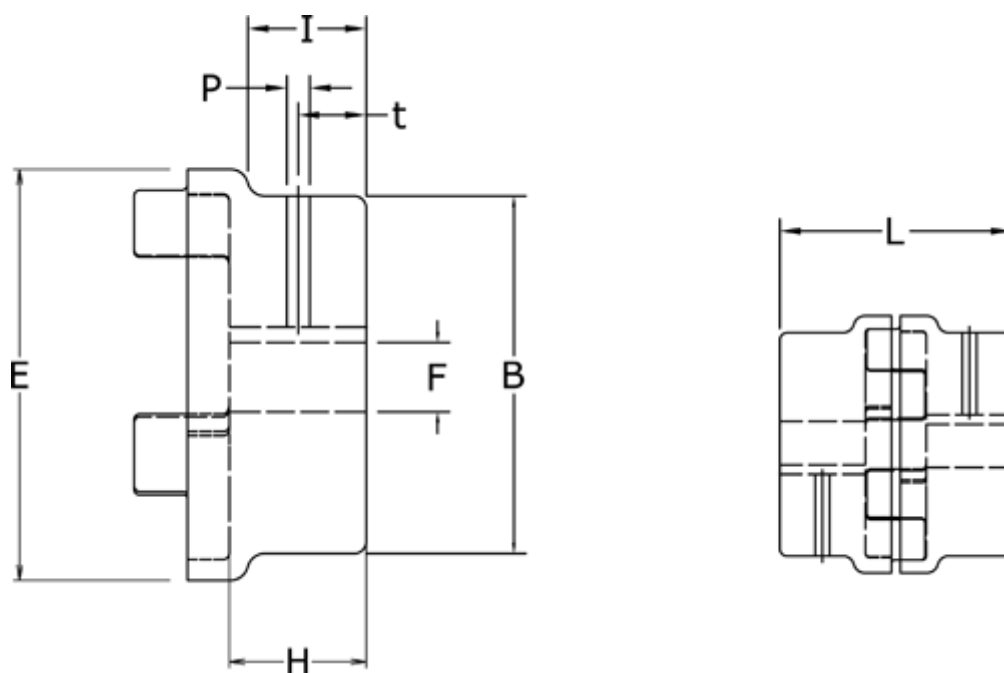

Data Sheet

Article number: 3304019BST10

Description: Coupling hub 19/24B

ST Steel, Bore 10H7 mm w/keyway & setscrew

Measures

B = 40
E = 40
F = 10
H = 25
I = -
L = 66
P = M5
t = 10